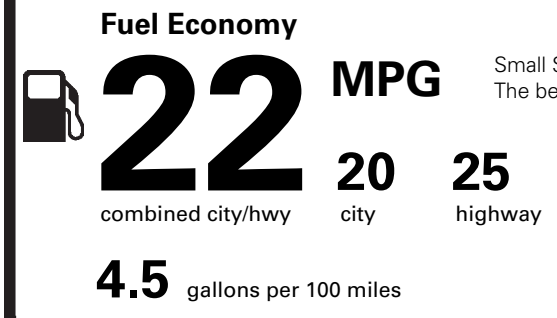

VEHICLE DESCRIPTION

LINCOLN NAUTILUS

LB L05091

2020 AWD RESERVE
5-PASSENGER
TURBO 2.0L I-4 ENGINE
8-SPD AUTO TRANSMISSION

EXTERIOR
SILVER RADIANCE
INTERIOR
EBONY LUXURY LEATHER TRIM

STANDARD EQUIPMENT INCLUDED AT NO EXTRA CHARGE

EPA DOT Fuel Economy and Environment

Gasoline Vehicle

Small SUVs range from 18 to 120 MPG. The best vehicle rates 136 MPGe.

You spend **\$1,750** more in fuel costs over 5 years compared to the average new vehicle.

Annual fuel cost **\$1,850**

This vehicle emits 401 grams CO₂ per mile. The best emits 0 grams per mile (tailpipe only). Producing and distributing fuel also create emissions; learn more at fueleconomy.gov.

Actual results will vary for many reasons, including driving conditions and how you drive and maintain your vehicle. The average new vehicle gets 27 MPG and costs \$7,500 to fuel over 5 years. Cost estimates are based on 15,000 miles per year at \$2.70 per gallon. MPGe is miles per gasoline gallon equivalent. Vehicle emissions are a significant cause of climate change and smog.