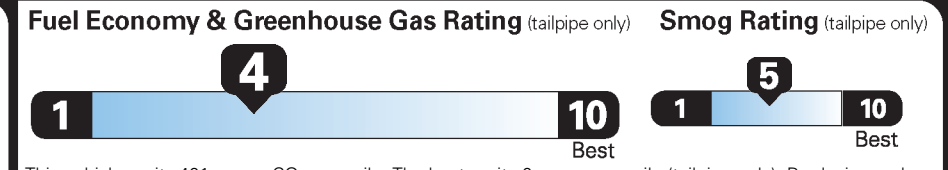

This vehicle emits 401 grams CO₂ per mile. The best emits 0 grams per mile (tailpipe only). Producing and distributing fuel also create emissions; learn more at fueleconomy.gov.

Actual results will vary for many reasons, including driving conditions and how you drive and maintain your vehicle. The average new vehicle gets 27 MPG and costs $7,500 to fuel over 5 years. Cost estimates are based on 15,000 miles per year at $2.70 per gallon. MPGe is miles per gasoline gallon equivalent. Vehicle emissions are a significant cause of climate change and smog.

fueleconomy.gov

Calculate personalized estimates and compare vehicles

GOVERNMENT 5-STAR SAFETY RATINGS

Overall Vehicle Score ★★★★★
Based on the combined ratings of frontal, side and rollover. Should ONLY be compared to other vehicles of similar size and weight.

Frontal Crash	Driver Passenger	★★★★★

Based on the risk of injury in a frontal impact. Should ONLY be compared to other vehicles of similar size and weight.

Side Crash	Front seat Rear seat	★★★★★

Based on the risk of injury in a side impact.

Rollover ★★★★★
Based on the risk of rollover in a single-vehicle crash.

Star ratings range from 1 to 5 stars (★★★★★), with 5 being the highest. Source: National Highway Traffic Safety Administration (NHTSA). www.safercar.gov or 1-888-327-4236

THE LINCOLN WAY™ APP
Your Dashboard of Services & Features

Download the Lincoln Way app* and you can:

- Remotely start, lock and unlock your vehicle
- Locate your vehicle and check approximate fuel range
- Receive vehicle health alerts

The Lincoln Connect™ modem is active and sending vehicle data (e.g., diagnostics) to Lincoln. See in-vehicle Settings for connectivity options.

*Compatible with select smartphone platforms. Lincoln Connect service required (see App Terms for more information). Connected service and related feature functionality is subject to compatible AT&T-network availability. Evolving technology/cellular networks may affect functionality and availability, or continued provision of some features, prohibiting them from functioning. Message and data rates may apply. See your local Lincoln website for our privacy policy.

Lincoln Protect™

Insist on Lincoln Protect! The only extended service plan fully backed by Lincoln and honored at every Lincoln dealership in the U.S., Canada and Mexico. See your Lincoln dealer or visit www.LincolnOwner.com

2LMPJ8K96LBL05091